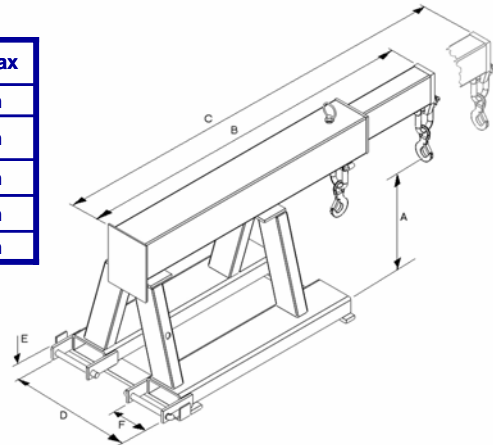

Use :-

Allows transport of long loads. The two hooks provided allow loads to be slung at greater centres than with a conventional fixed jib. The greater length available allows loads to be picked up from otherwise inaccessible areas. Supplied complete with two swivel hooks. Manual extension.

Model Ref.	Truck Capacity	'A' Hook Height	'B' Closed Length	'C' Open Length	'D' Fork Spread	'F' Max Fork Width	'E' Max Fork Thickness
SRX500-1.8	2000 kg	191 mm	1250 mm	1750 mm	496 mm	125 mm	50 mm
SRX500-2.2	2500 kg	193 mm	1250 mm	1750 mm	496 mm	125 mm	50 mm
SRX500-2.7	3000 kg	176 mm	1250 mm	1750 mm	546 mm	150 mm	50 mm
SRX500-3.1	3500 kg	163 mm	1250 mm	1750 mm	546 mm	150 mm	50 mm
SRX500-3.5	4000 kg	137 mm	1250 mm	1750 mm	546 mm	150 mm	50 mm

Model Ref.	Weight	C of G Min	C of G Max
SRX500-1.8	120 kg	554 mm	628 mm
SRX500-2.2	120 kg	554 mm	628 mm
SRX500-2.7	160 kg	567 mm	644 mm
SRX500-3.1	160 kg	567 mm	644 mm
SRX500-3.5	160 kg	567 mm	644 mm