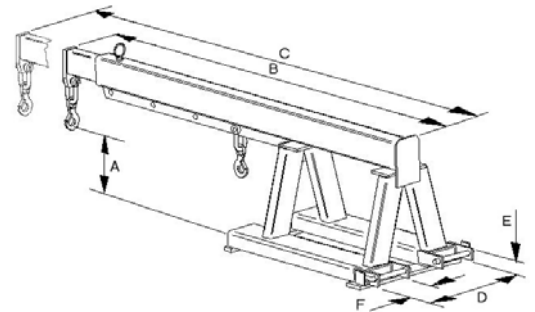

Use :-

Allows transport of long loads. The two hooks provided allow loads to be slung at greater centres than with a conventional fixed jib. The greater length available allows loads to be picked up from otherwise inaccessible areas. Supplied complete with two swivel hooks. Manual extension.

Model Ref.	Truck Capacity	'A' Hook Height	'B' Closed Length	'C' Open Length	'D' Fork Spread	'F' Max Fork Width	'E' Max Fork Thickness
FMX500-1.8	2000 kg	191 mm	2000 mm	3000 mm	496 mm	125 mm	50 mm
FMX500-2.2	2500 kg	193 mm	2000 mm	3000 mm	496 mm	125 mm	50 mm
FMX500-2.7	3000 kg	176 mm	2000 mm	3000 mm	546 mm	150 mm	50 mm
FMX500-3.1	3500 kg	163 mm	2000 mm	3000 mm	546 mm	150 mm	50 mm
FMX500-3.5	4000 kg	137 mm	2000 mm	3000 mm	546 mm	150 mm	50 mm
FMX500-4.4	5000 kg	128 mm	2000 mm	3000 mm	546 mm	150 mm	50 mm

Model Ref.	Weight	C of G Min	C of G Max
FMX500-1.8	117 kg	835 mm	1032 mm
FMX500-2.2	122 kg	835 mm	1032 mm
FMX500-2.7	210 kg	828 mm	1010 mm
FMX500-3.1	225 kg	828 mm	1010 mm
FMX500-3.5	236 kg	828 mm	1010 mm
FMX500-4.4	246 kg	828 mm	1010 mm