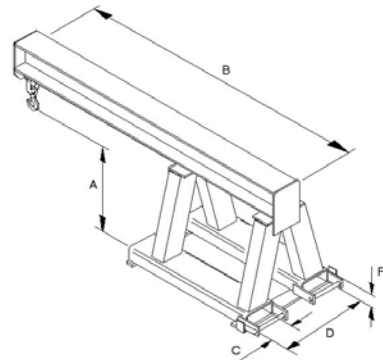

CONTACT

Quality Leader in
Truck Attachments

- Drum handlers
- Self powered attachments
- Lifting devices and booms
- Wide load handling
- Recycling containers
- Premises cleaning
- Fall prevention cages
- Truck forks

Contact Attachments
Mochdre Industrial Estate
Newtown
Powys
SY16 4LE

tel : 01686 611200
fax : 01686 611201

Fork Mounted Jib

The ideal fixed length jib for use with fork trucks, lifting varying loads at varying load centres.

Use :-

A fixed length jib which mounts onto the forks of any truck. The ideal attachment for lifting and conveying loads which are not suitable for, or do not require palletising. Supplied c/w hook and shackle which can be moved to any suitable lifting position.

Model Ref.	Truck Capacity	'A' Hook Height	'B' Last Hole	'C' Max Fork Width	'D' Fork Spread	'F' Max Fork Thickness
FMJ500-0.8	1000 kg	241 mm	1750 mm	125 mm	496 mm	50 mm
FMJ500-1.0	1300 kg	241 mm	1750 mm	125 mm	496 mm	50 mm
FMJ500-1.3	1500 kg	220 mm	1750 mm	125 mm	496 mm	50 mm
FMJ500-1.8	2000 kg	191 mm	1750 mm	125 mm	496 mm	50 mm
FMJ500-2.2	2500 kg	193 mm	1750 mm	125 mm	496 mm	50 mm
FMJ500-2.7	3000 kg	176 mm	1750 mm	150 mm	546 mm	50 mm
FMJ500-3.1	3500 kg	163 mm	1750 mm	150 mm	546 mm	50 mm
FMJ500-3.5	4000 kg	137 mm	1750 mm	150 mm	546 mm	50 mm
FMJ500-4.4	5000 kg	128 mm	1750 mm	150 mm	546 mm	50 mm

Model Ref.	Weight	C of G
FMJ500-0.8	110 kg	640 mm
FMJ500-1.0	120 kg	640 mm
FMJ500-1.3	130 kg	640 mm
FMJ500-1.8	135 kg	640 mm

FMJ500-2.2	150 kg	640 mm
FMJ500-2.7	155 kg	660 mm
FMJ500-3.1	157 kg	660 mm
FMJ500-3.5	160 kg	660 mm
FMJ500-4.4	180 kg	660 mm