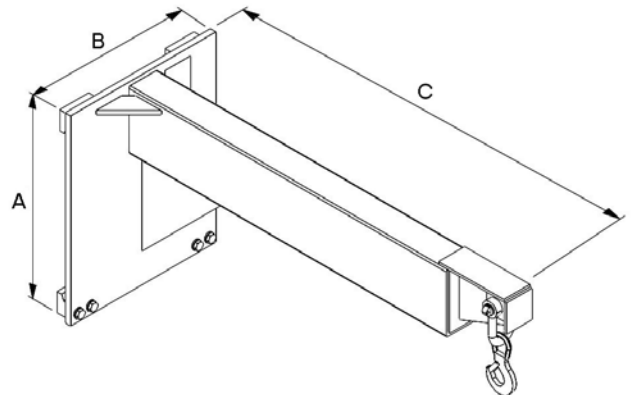

Ordering Information :-

Truck Capacity?
Carriage Class?
Details of load to be handled?
Length of jib required (C)?