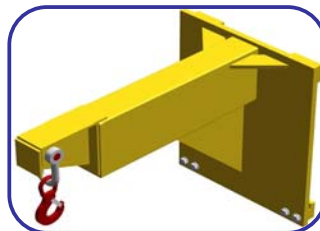

Ordering Information :-

Truck Capacity?
Carriage Class?
Details of load to be handled?
Length of jib required (C)?